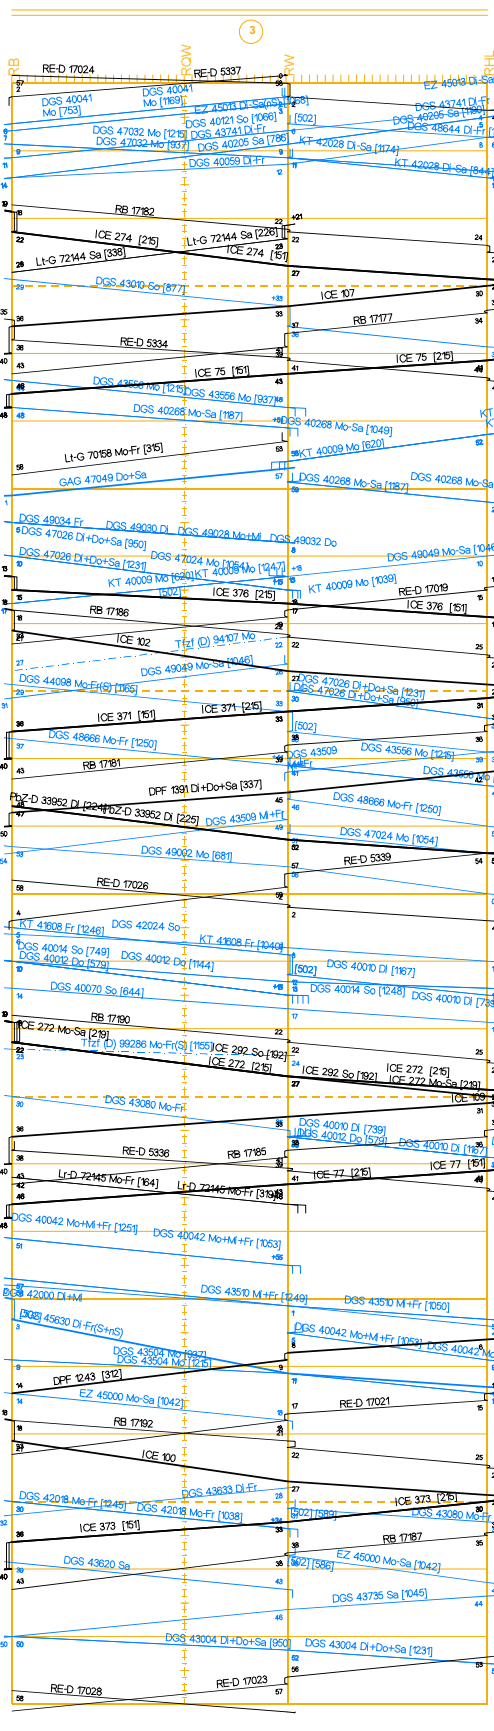

Table with 2 columns: Station, and 2 rows of data for Haltingen RB.

Table with 2 columns: Station, and 2 rows of data for Basel Bad Rbf.

Basel Bad Rbf
Weil (Schluhe)