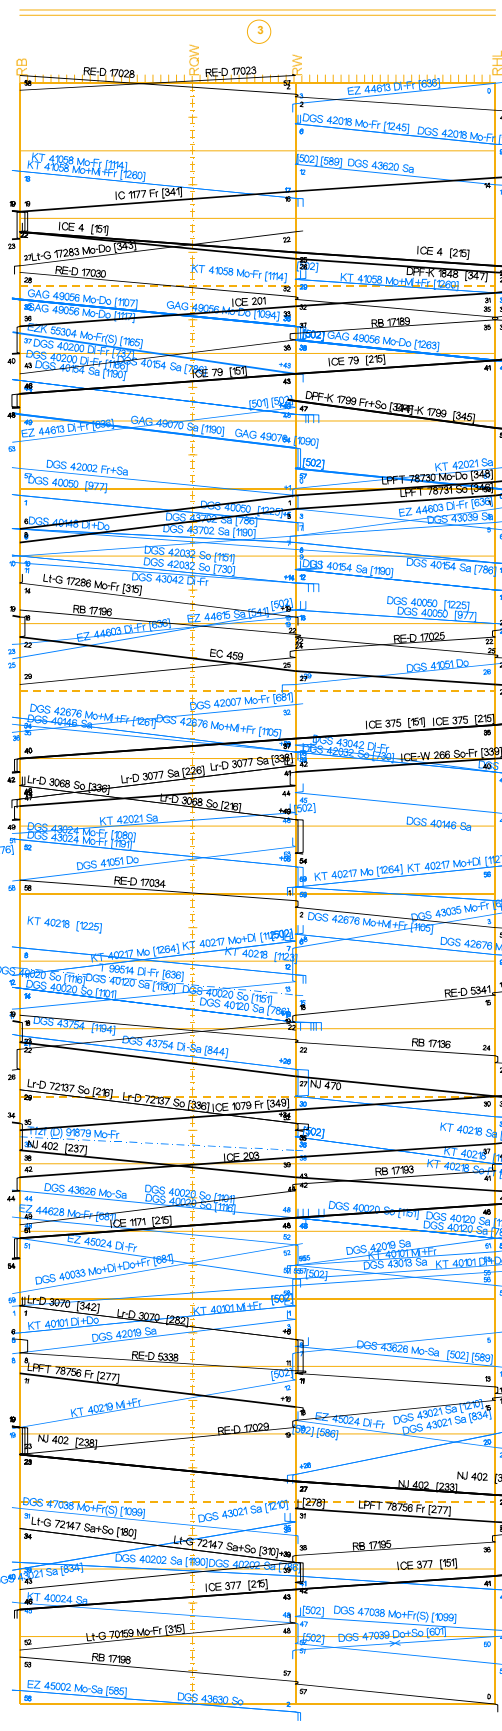

Fahrpläne Basel N/S ab 11.12.2022
Stunden: 20 - 24

Table with 2 columns: Station, and 2 rows of time slots (2.0, 2.1, 2.2, 2.3, 2.4, 2.5).

Table with 2 columns: Station, and 2 rows of time slots (2.0, 2.1, 2.2, 2.3, 2.4, 2.5).

Table with 2 columns: Station, and 2 rows of time slots (2.0, 2.1, 2.2, 2.3, 2.4, 2.5).

Basel Bad Bf
Weil (Rhein) L/R

Basel Bad Bf
Weil (Rhein) L/R

Basel Bad Bf
Weil (Rhein) L/R